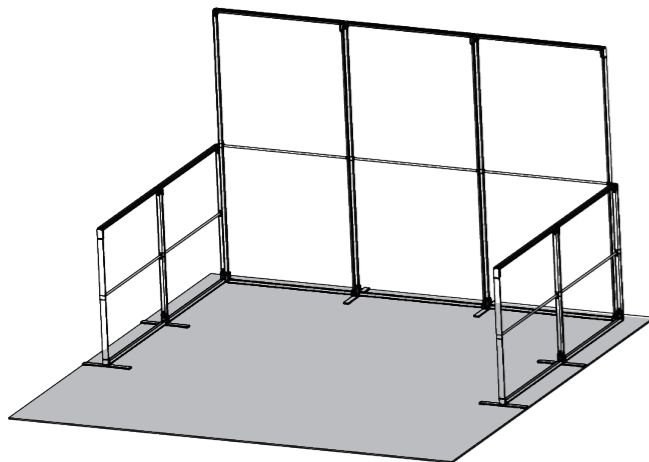

Mega SEG Counter

Hardware Size

Detail

Carry Bag

Item.NO.	Graphic Size	Hardware Size	Weight	Packing Size
Mega SEG Counter	168.5x100cm	100x34x103cm	13.8kg	107x17x41cm

Mega Modular Displays

3x3

Foot-Full

3x3

Foot-Half

3x3

3x3

Mega Modular Displays

3x3

3x3

3x3