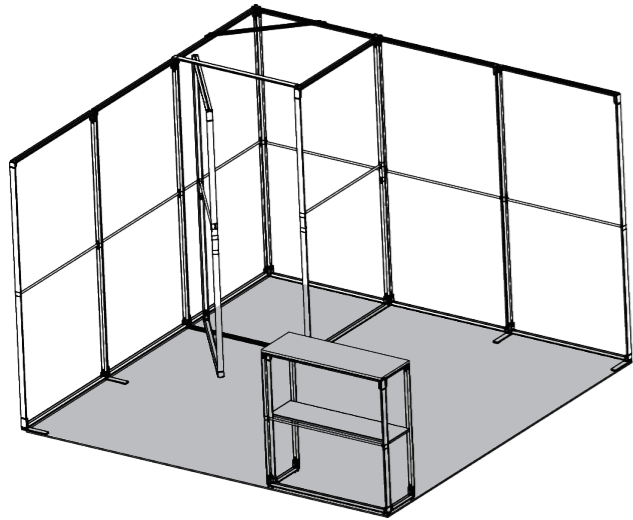

Mega SEG Counter

Hardware Size

Detail

Carry Bag

Item.NO.	Graphic Size	Hardware Size	Weight	Packing Size
Mega SEG Counter	168.5x100cm	100x34x103cm	13.8kg	107x17x41cm

Mega Modular Displays

3x3

Foot-Full

3x3

Foot-Half

3x3

3x3

Mega Modular Displays

3x3

3x3

3x3