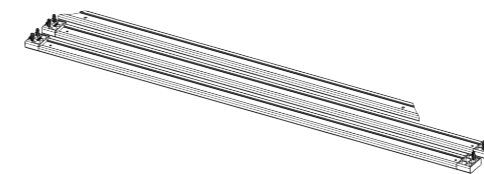

Mega Backwall

Create Seamless backwall with the multiple units connectability

Open Corner Design

Mega Modular Displays

- 1 Mega-90° End connector R
- 2 Mega-90° End connector L
- 3 Mega-180° Top/Bottom connector

- 5 Mega-90° Side connector

- 6 Mega-180° Middle connector

- 7 Mega-T fitting

- 8 Top Banner connector

Mega Modular Displays

- 9 Stocking room parts

- 10 Mega-Cross fitting

- 11 Mega-Light connector

- 12 One power cable can connect maximum 10 lights in series.

Mega Modular Assortment Kit

Item.NO.	Graphic Size	QTY/CTN	Weight	Packing Size
Top Banner	300x30cm	4 Sets	16kg	130.5x34.5x30.5cm
Stocking room	98x200/230/250cm x2	1 Sets	9kg	112x15x29.5cm
Mega Modular Assortment Kit		5 Sets	7kg	37x32x24cm