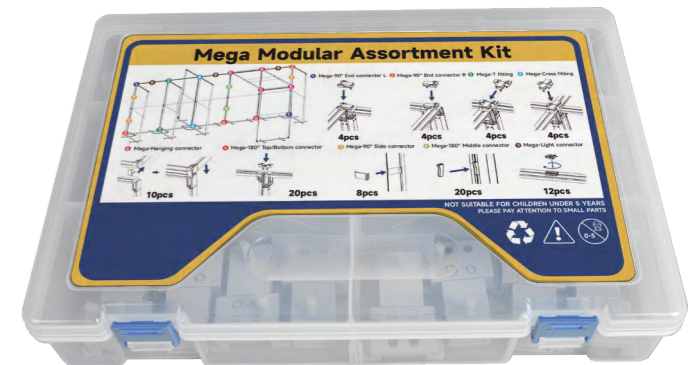

- 5 Mega-90° Side connector

- 6 Mega-180° Middle connector

- 7 Mega-T fitting

- 8 Top Banner connector

Mega Modular Displays

- 9 Stocking room parts

- 10 Mega-Cross fitting

- 11 Mega-Light connector

- 12 One power cable can connect maximum 10 lights in series.

Mega Modular Assortment Kit

Item.NO.	Graphic Size	QTY/CTN	Weight	Packing Size
Top Banner	300x30cm	4 Sets	16kg	130.5x34.5x30.5cm
Stocking room	98x200/230/250cm x2	1 Sets	9kg	112x15x29.5cm
Mega Modular Assortment Kit		5 Sets	7kg	37x32x24cm