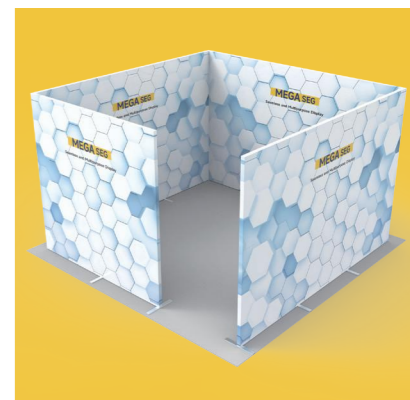

Mega SEG Counter

Item.NO.	Graphic Size	Hardware Size	Weight	Packing Size
Mega SEG Counter	168.5x100cm	100x34x103cm	13.8kg	107x17x41cm

Mega Modular Displays

Foot-Half