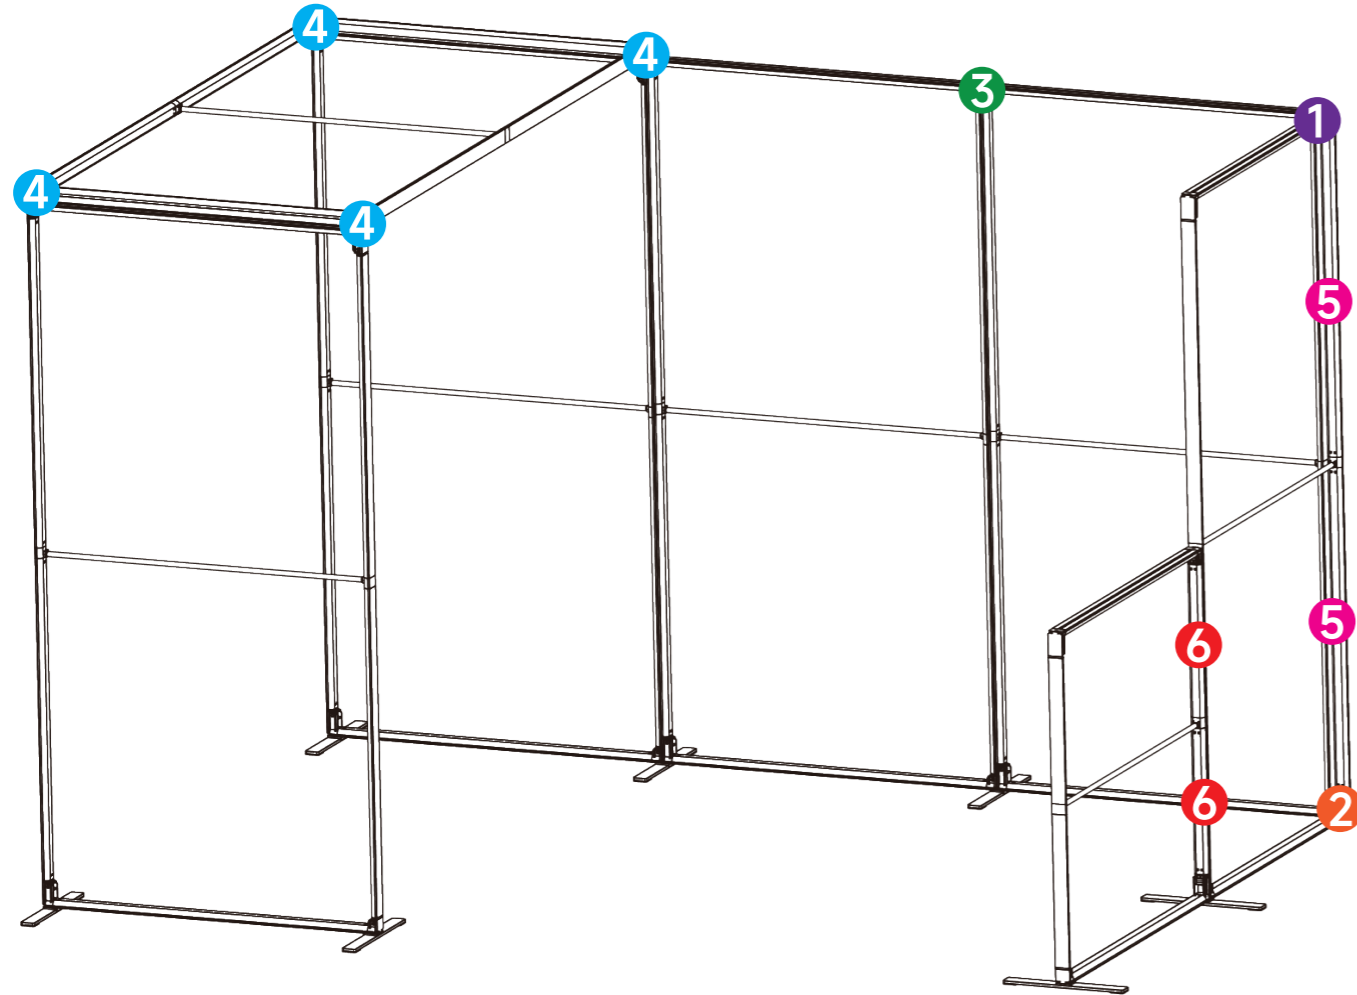

Mega Backwall

Create Seamless backwall with the multiple units connectability

Open Corner Design

Mega Modular Displays

- 1 Mega-90° End connector R
- 2 Mega-90° End connector L
- 3 Mega-180° Top/Bottom connector

- 5 Mega-90° Side connector

- 6 Mega-180° Middle connector

- 7 Mega-T fitting

- 8 Top Banner connector

Mega Modular Displays

- 9 Stocking room parts

- 10 Mega-Cross fitting

- 11 Mega-Light connector