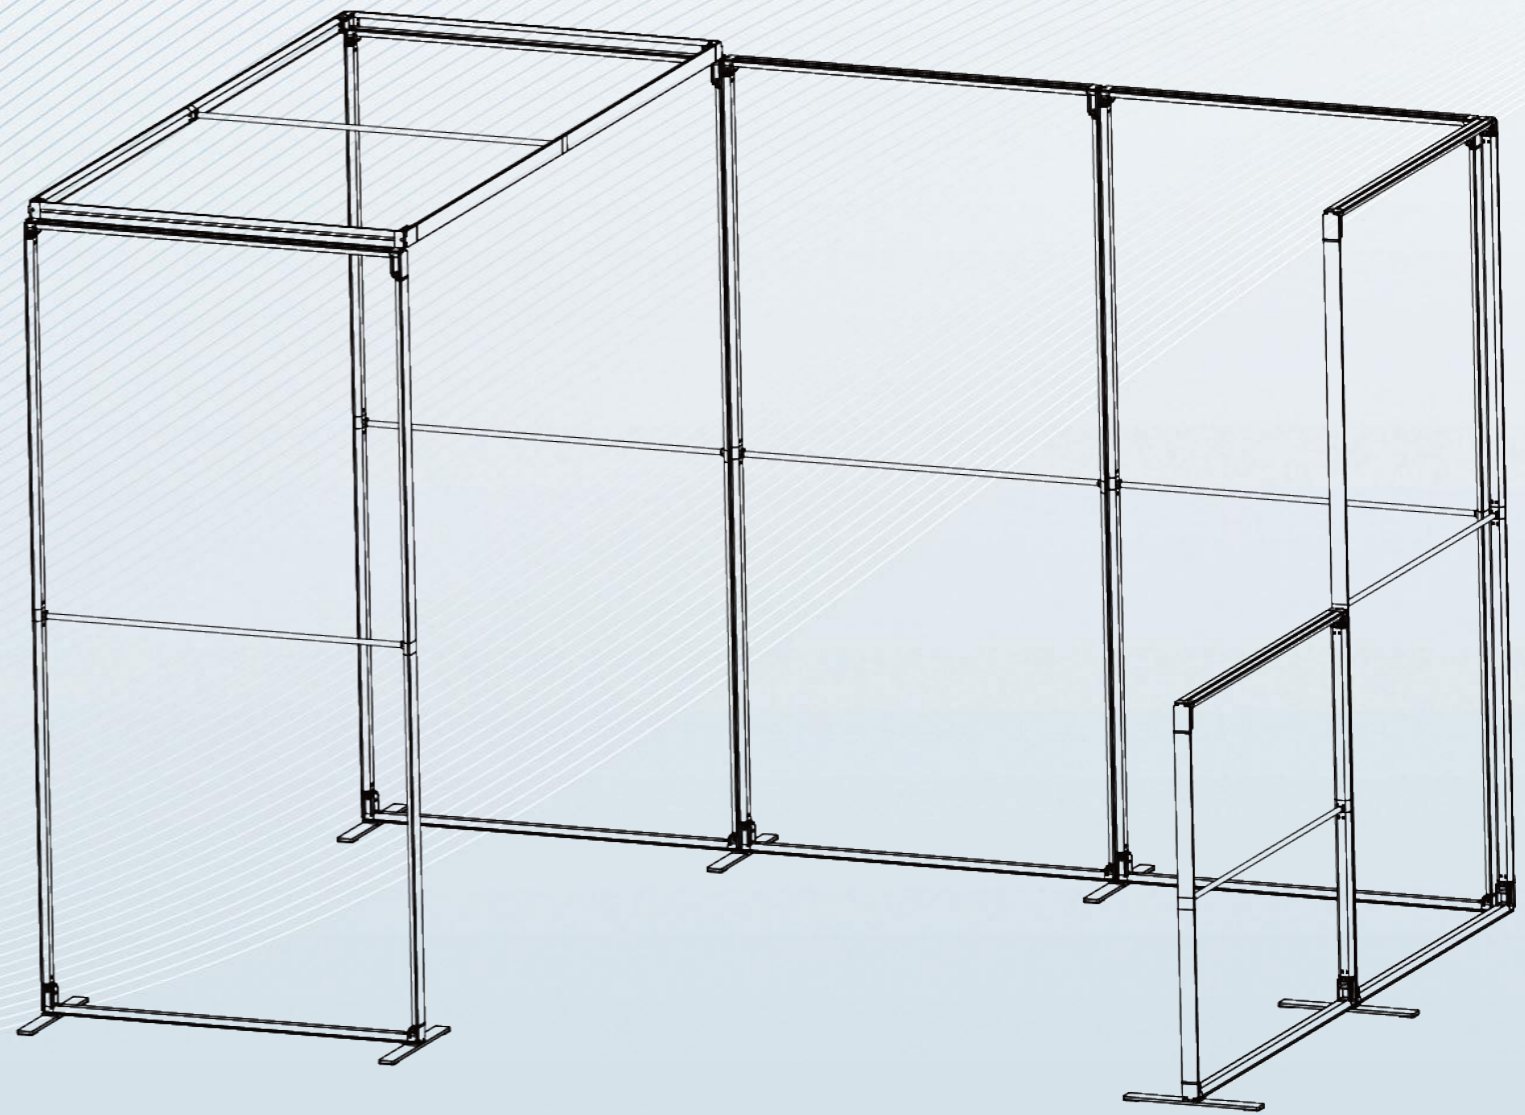

MEGA SEG

Seamless and Multipurpose Display

Seamless and Multipurpose Display

MEGA SEG ▼

Seamless and Multipurpose Display

SEG Graphics

► Mega Stand

▲ Mega Backwall

Mega Modular Displays ◀

Mega Stand

100x200cm

100x230cm

100x250cm

Extend height from 200cm to 230cm by adding a treasure box 2.3(middle section)
Extend height from 200cm to 250cm by adding a treasure box 2.5(middle section)

120x200cm

120x230cm

Extra a treasure box 2.3

120x250cm

Extra a treasure box 2.5

- Collapsible structure with the Tool Free installation
- Lightweight and Portable
- Stock one standard frame, can sell three sizes
- Secure oxford bag included

Mega Backwall

Create Seamless backwall with the multiple units connectability

Open Corner Design

Mega Modular Displays

- 1 Mega-90° End connector R
- 2 Mega-90° End connector L
- 3 Mega-180° Top/Bottom connector