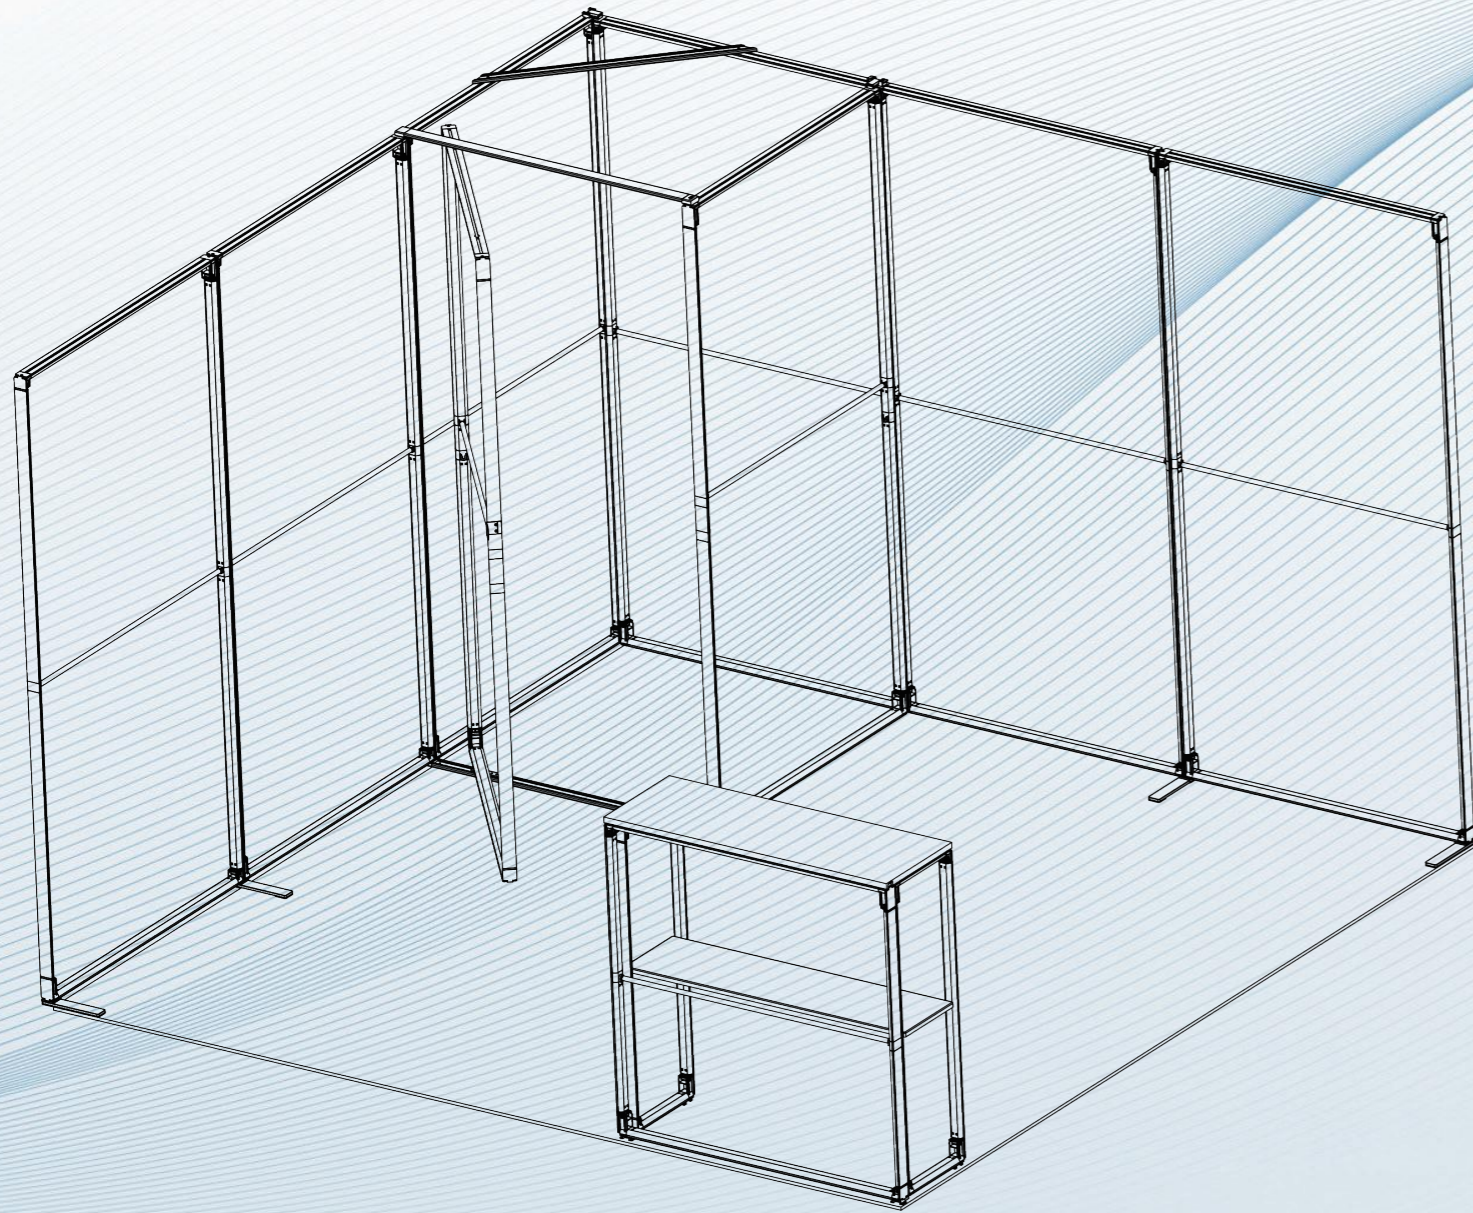

MEGA SEG

Seamless and Multipurpose Display

Seamless and Multipurpose Display

MEGA SEG ▼

Seamless and Multipurpose Display

SEG Graphics

► Mega Stand

▲ Mega Backwall

Mega Modular Displays ◀

Mega Stand

100x200cm

100x230cm

100x250cm

Extend height from 200cm to 230cm by adding a treasure box 2.3(middle section)
Extend height from 200cm to 250cm by adding a treasure box 2.5(middle section)

120x200cm

120x230cm

Extra a treasure box 2.3

120x250cm

Extra a treasure box 2.5

- Collapsible structure with the Tool Free installation
- Lightweight and Portable
- Stock one standard frame, can sell three sizes
- Secure oxford bag included

Mega Backwall

Create Seamless backwall with the multiple units connectability

Open Corner Design

Mega Modular Displays

- 1 Mega-90° End connector R
- 2 Mega-90° End connector L
- 3 Mega-180° Top/Bottom connector