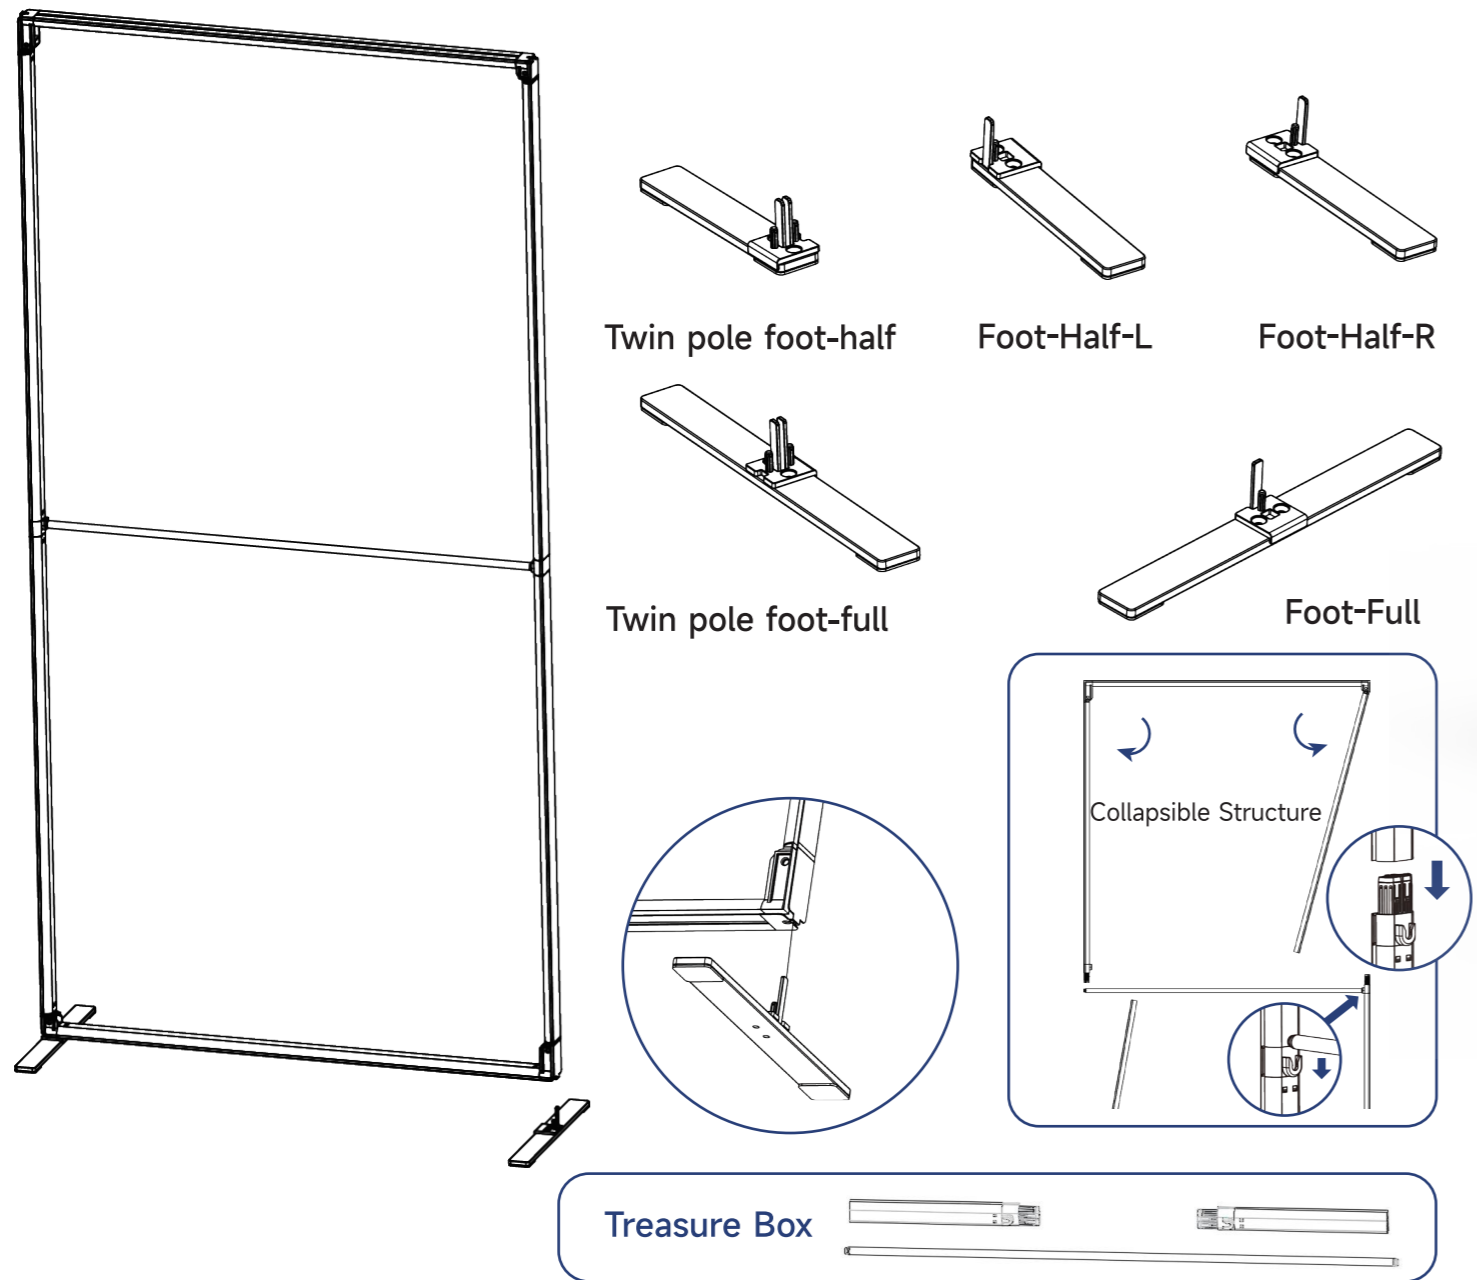

Mega Modular Displays ◀

Mega Stand

100x200cm

100x230cm

100x250cm

Extend height from 200cm to 230cm by adding a treasure box 2.3(middle section)
Extend height from 200cm to 250cm by adding a treasure box 2.5(middle section)

120x200cm

120x230cm

Extra a treasure box 2.3

120x250cm

Extra a treasure box 2.5

- Collapsible structure with the Tool Free installation
- Lightweight and Portable
- Stock one standard frame, can sell three sizes
- Secure oxford bag included

150x200cm

150x230cm

Extra a treasure box 2.3

150x250cm

Extra a treasure box 2.5

Mega Stand

Item.NO.	Graphic Size	QTY/CTN	Weight	Packing Size
Mega-100x200	100x200cm	4	7kg	109.5x34.5x30.5cm
Mega-120x200	120x200cm	4	8kg	130.5x34.5x30.5cm
Mega-150x200	150x200cm	4	9.5kg	159.5x34.5x30.5cm
Treasure Box 100x230	100x30cm	20	9kg	56.5x27x30cm
Treasure Box 100x250	100x50cm	20	11kg	
Treasure Box 120x230	120x30cm	20	10kg	63.5x27x30cm
Treasure Box 120x250	120x50cm	20	12kg	
Treasure Box 150x230	150x30cm	20	11kg	78.5x27x30cm
Treasure Box 150x250	150x50cm	20	13kg	

Mega Backwall

Create Seamless backwall with the multiple units connectability

Open Corner Design

Mega Modular Displays

- 1 Mega-90° End connector R
- 2 Mega-90° End connector L
- 3 Mega-180° Top/Bottom connector