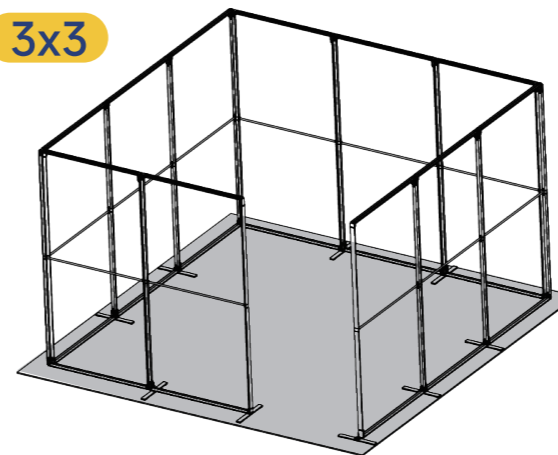

Mega SEG Counter

Hardware Size

Detail

Carry Bag

Item.NO.	Graphic Size	Hardware Size	Weight	Packing Size
Mega SEG Counter	168.5x100cm	100x34x103cm	13.8kg	107x17x41cm

Mega Modular Displays

3x3

Foot-Full

3x3

Foot-Half

3x3

3x3

Mega Modular Displays

3x3

3x3

3x3