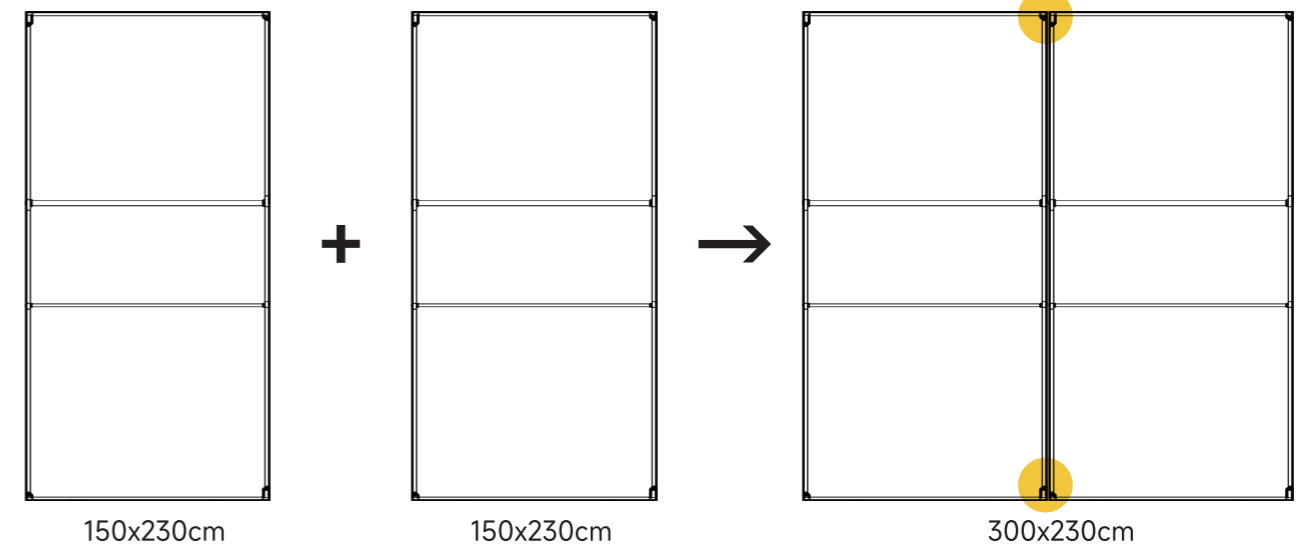

Open Corner Design