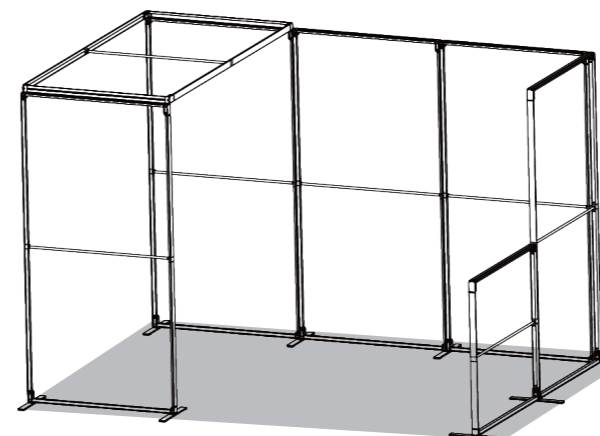

Mega SEG Counter

Hardware Size

Detail

Carry Bag

Item.NO.	Graphic Size	Hardware Size	Weight	Packing Size
Mega SEG Counter	168.5x100cm	100x34x103cm	13.8kg	107x17x41cm

Mega Modular Displays

3x3

Foot-Full

3x3

Foot-Half

3x3

3x3

Mega Modular Displays

3x3

3x3

3x3