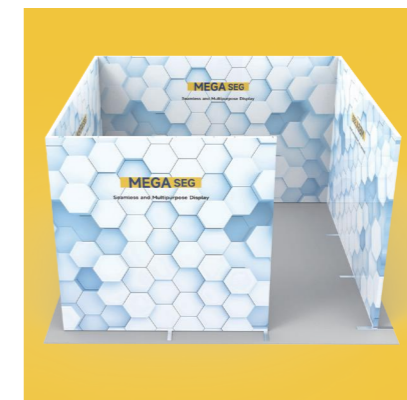

Mega SEG Counter

Item.NO.	Graphic Size	Hardware Size	Weight	Packing Size
Mega SEG Counter	168.5x100cm	100x34x103cm	13.8kg	107x17x41cm

Mega Modular Displays

Foot-Half