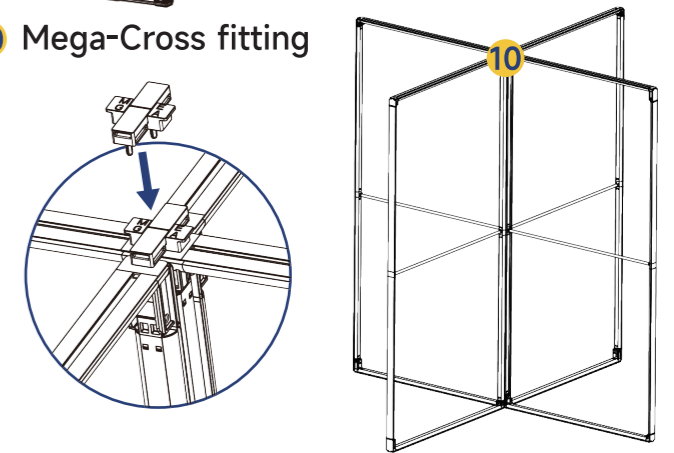

Mega Backwall

Create Seamless backwall with the multiple units connectability

Open Corner Design

Mega Modular Displays

- 1 Mega-90° End connector R
- 2 Mega-90° End connector L
- 3 Mega-180° Top/Bottom connector

- 5 Mega-90° Side connector

- 6 Mega-180° Middle connector

- 7 Mega-T fitting

- 8 Top Banner connector

Mega Modular Displays

- 9 Stocking room parts

- 10 Mega-Cross fitting

- 11 Mega-Light connector