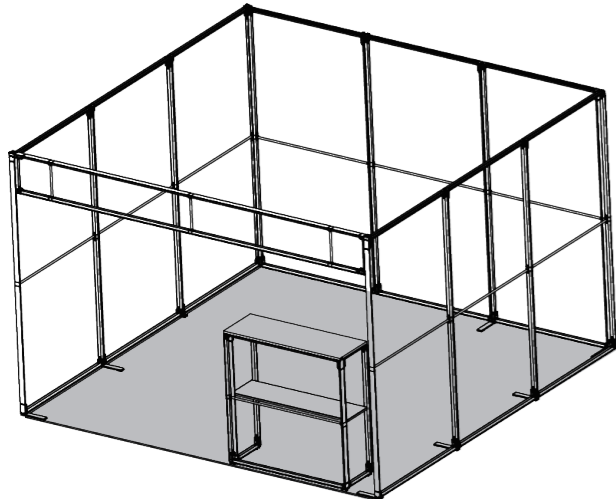

Mega SEG Counter

Hardware Size

Detail

Carry Bag

Item.NO.	Graphic Size	Hardware Size	Weight	Packing Size
Mega SEG Counter	168.5x100cm	100x34x103cm	13.8kg	107x17x41cm

Mega Modular Displays

3x3

Foot-Full

3x3

Foot-Half

3x3

3x3

Mega Modular Displays

3x3

3x3

3x3