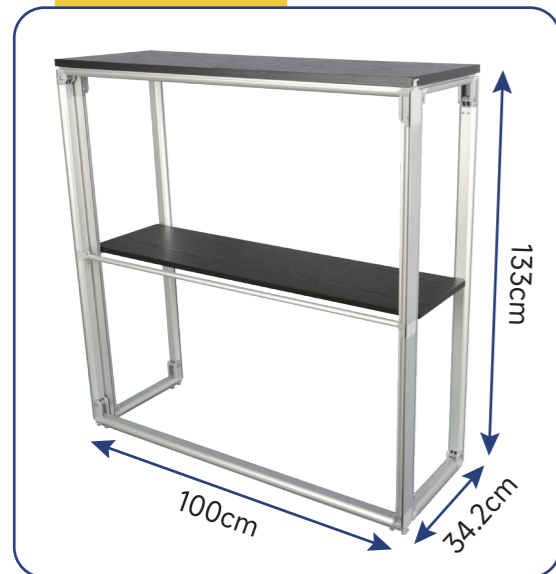

Mega Backwall

Create Seamless backwall with the multiple units connectability

Open Corner Design

Mega Modular Displays

- 1 Mega-90° End connector R
- 2 Mega-90° End connector L
- 3 Mega-180° Top/Bottom connector

- 5 Mega-90° Side connector

- 6 Mega-180° Middle connector

- 7 Mega-T fitting

- 8 Top Banner connector

Mega Modular Displays

- 9 Stocking room parts

- 10 Mega-Cross fitting

- 11 Mega-Light connector

- 12 One power cable can connect maximum 10 lights in series.

Mega Modular Assortment Kit

Item.NO.	Graphic Size	QTY/CTN	Weight	Packing Size
Top Banner	300x30cm	4 Sets	16kg	130.5x34.5x30.5cm
Stocking room	98x200/230/250cm x2	1 Sets	9kg	112x15x29.5cm
Mega Modular Assortment Kit		5 Sets	7kg	37x32x24cm

Mega SEG Counter

Hardware Size

Detail

Carry Bag

Item.NO.	Graphic Size	Hardware Size	Weight	Packing Size
Mega SEG Counter	168.5x100cm	100x34x103cm	13.8kg	107x17x41cm

Mega Modular Displays

3x3

Foot-Full