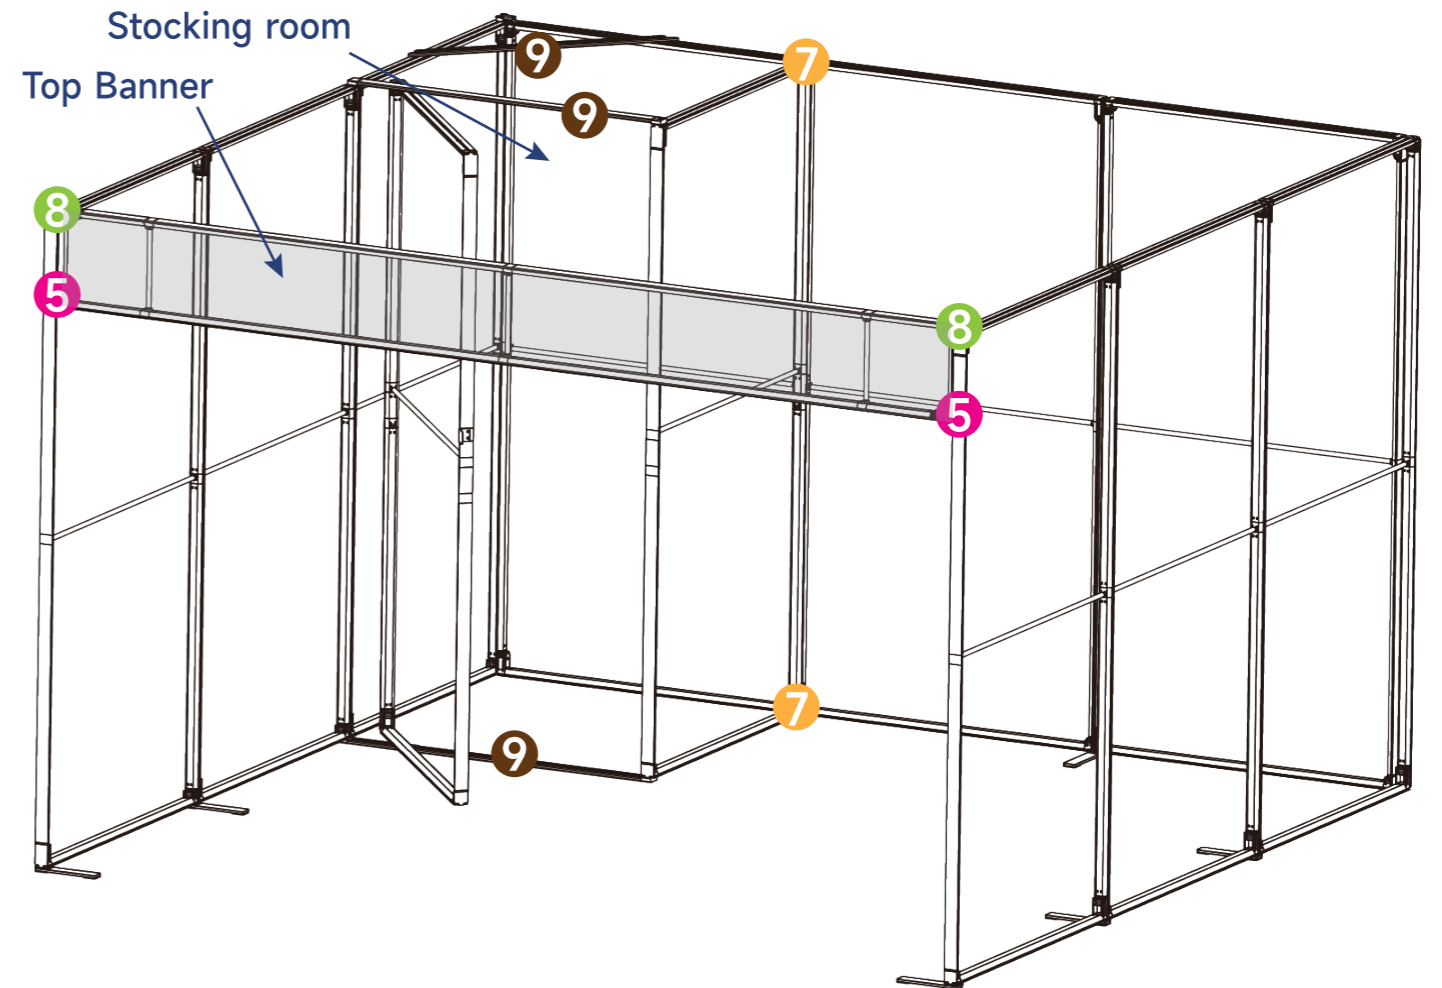

Mega Backwall

Create Seamless backwall with the multiple units connectability

Open Corner Design

Mega Modular Displays

- 1 Mega-90° End connector R
- 2 Mega-90° End connector L
- 3 Mega-180° Top/Bottom connector

- 5 Mega-90° Side connector

- 6 Mega-180° Middle connector

- 7 Mega-T fitting

- 8 Top Banner connector

Mega Modular Displays

- 9 Stocking room parts

- 10 Mega-Cross fitting

- 11 Mega-Light connector

- 12 One power cable can connect maximum 10 lights in series.

Mega Modular Assortment Kit

Item.NO.	Graphic Size	QTY/CTN	Weight	Packing Size
Top Banner	300x30cm	4 Sets	16kg	130.5x34.5x30.5cm
Stocking room	98x200/230/250cm x2	1 Sets	9kg	112x15x29.5cm
Mega Modular Assortment Kit		5 Sets	7kg	37x32x24cm

Mega SEG Counter

Hardware Size

Detail

Carry Bag

Item.NO.	Graphic Size	Hardware Size	Weight	Packing Size
Mega SEG Counter	168.5x100cm	100x34x103cm	13.8kg	107x17x41cm

Mega Modular Displays

3x3

Foot-Full