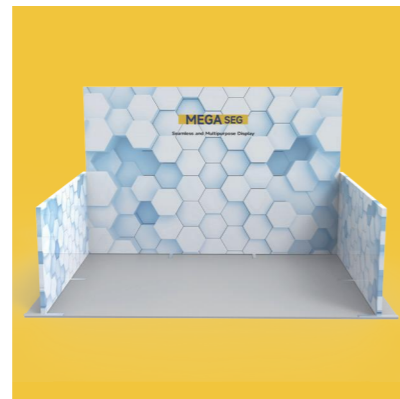

Mega Modular Displays ◀

Mega Stand

100x200cm

100x230cm

100x250cm

Extend height from 200cm to 230cm by adding a treasure box 2.3(middle section)
Extend height from 200cm to 250cm by adding a treasure box 2.5(middle section)

Mega SEG Counter

Hardware Size

Detail

Carry Bag

Item.NO.	Graphic Size	Hardware Size	Weight	Packing Size
Mega SEG Counter	168.5x100cm	100x34x103cm	13.8kg	107x17x41cm

Mega Modular Displays

3x3

Foot-Full

3x3

Foot-Half

3x3

3x3

Mega Modular Displays

3x3

3x3

3x3

Mega Modular Displays

6x3

6x3

9x3