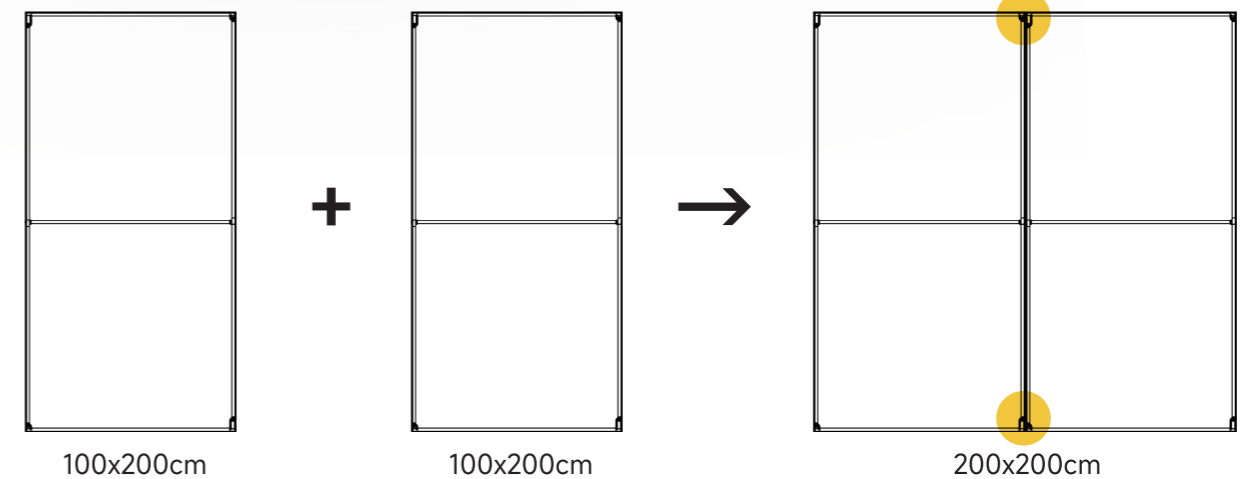

Open Corner Design