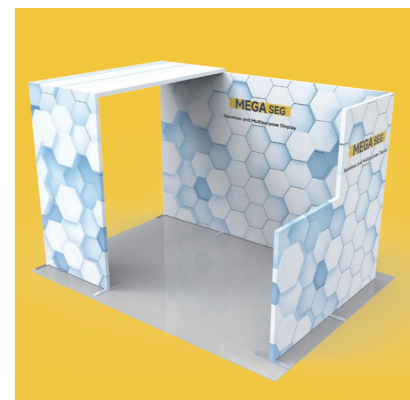

Mega Modular Displays ◀

Mega Stand

100x200cm

100x230cm

100x250cm

Extend height from 200cm to 230cm by adding a treasure box 2.3(middle section)
Extend height from 200cm to 250cm by adding a treasure box 2.5(middle section)

Mega SEG Counter

Hardware Size

Detail

Carry Bag

Item.NO.	Graphic Size	Hardware Size	Weight	Packing Size
Mega SEG Counter	168.5x100cm	100x34x103cm	13.8kg	107x17x41cm

Mega Modular Displays

3x3

Foot-Full

3x3

Foot-Half

3x3

3x3

Mega Modular Displays

3x3

3x3

3x3

Mega Modular Displays

6x3

6x3

9x3