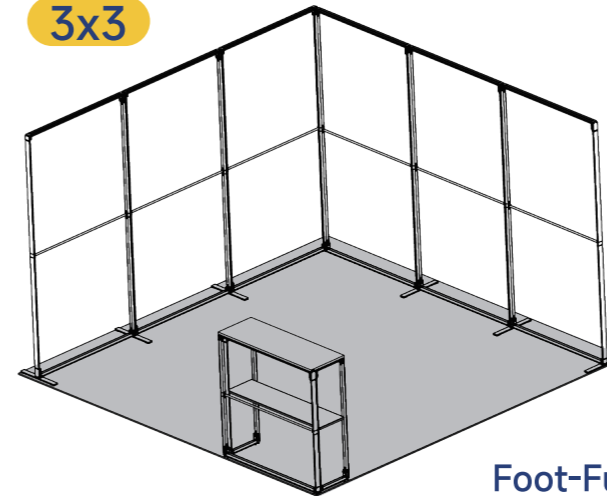

Mega SEG Counter

Hardware Size

Detail

Carry Bag

Item.NO.	Graphic Size	Hardware Size	Weight	Packing Size
Mega SEG Counter	168.5x100cm	100x34x103cm	13.8kg	107x17x41cm

Mega Modular Displays

3x3

Foot-Full

3x3

Foot-Half

3x3

3x3

Mega Modular Displays

3x3

3x3

3x3