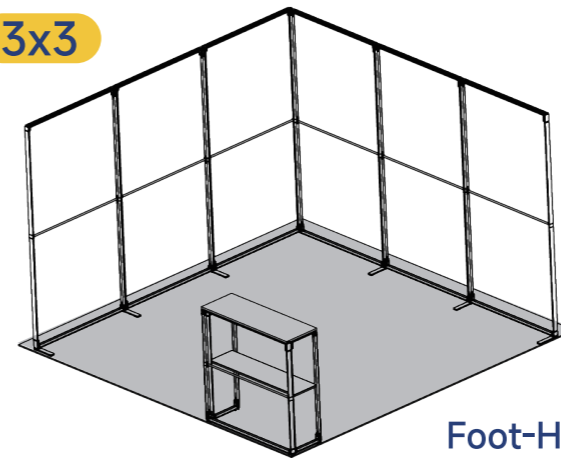

Mega SEG Counter

Hardware Size

Detail

Carry Bag

Item.NO.	Graphic Size	Hardware Size	Weight	Packing Size
Mega SEG Counter	168.5x100cm	100x34x103cm	13.8kg	107x17x41cm

Mega Modular Displays

3x3

Foot-Full

3x3

Foot-Half

3x3

3x3

Mega Modular Displays

3x3

3x3

3x3