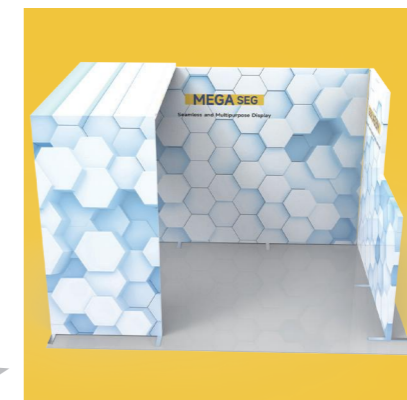

Mega Modular Displays ◀

Mega Stand

100x200cm

100x230cm

100x250cm

Extend height from 200cm to 230cm by adding a treasure box 2.3(middle section)
Extend height from 200cm to 250cm by adding a treasure box 2.5(middle section)

Mega SEG Counter

Hardware Size

Detail

Carry Bag

Item.NO.	Graphic Size	Hardware Size	Weight	Packing Size
Mega SEG Counter	168.5x100cm	100x34x103cm	13.8kg	107x17x41cm

Mega Modular Displays

3x3

Foot-Full

3x3

Foot-Half

3x3

3x3

Mega Modular Displays

3x3

3x3

3x3

Mega Modular Displays

6x3

6x3

9x3